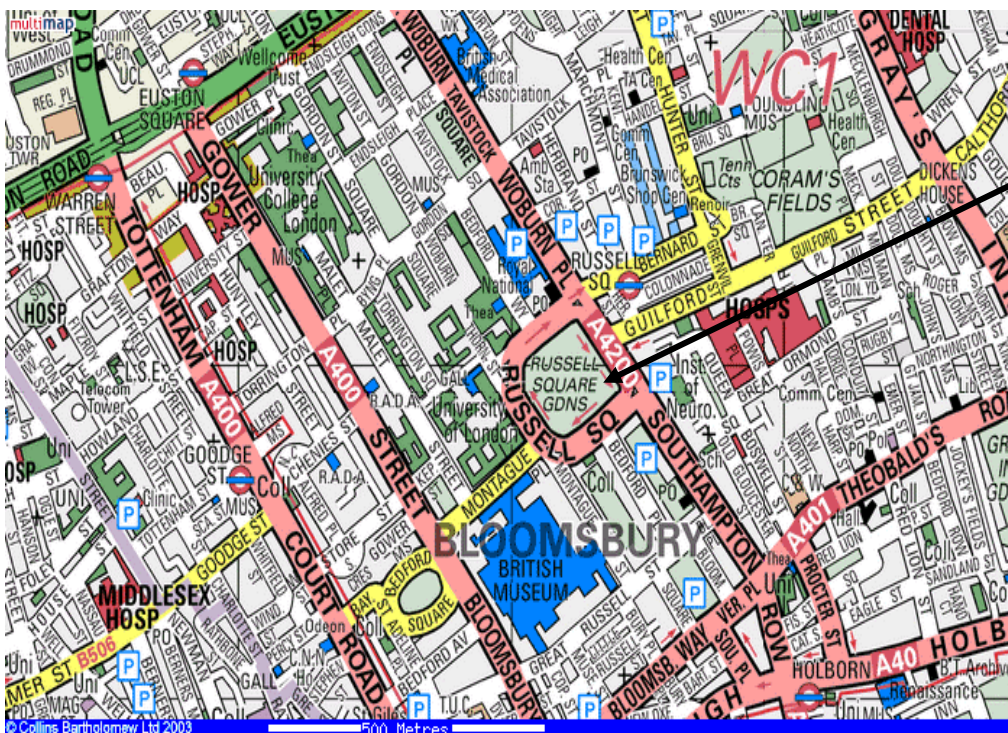

Imperial Hotel
61-66 Russell Square
London
WC1B 5BB
Tel: 020 7837 3655
www.imperialhotels.co.uk

Nearest Tube Station – Russell Square

Nearest Railway Station – St Pancras

Nearest Motorway Junction – M1 Junction 1

Nearest Airport – London City

Imperial Hotel