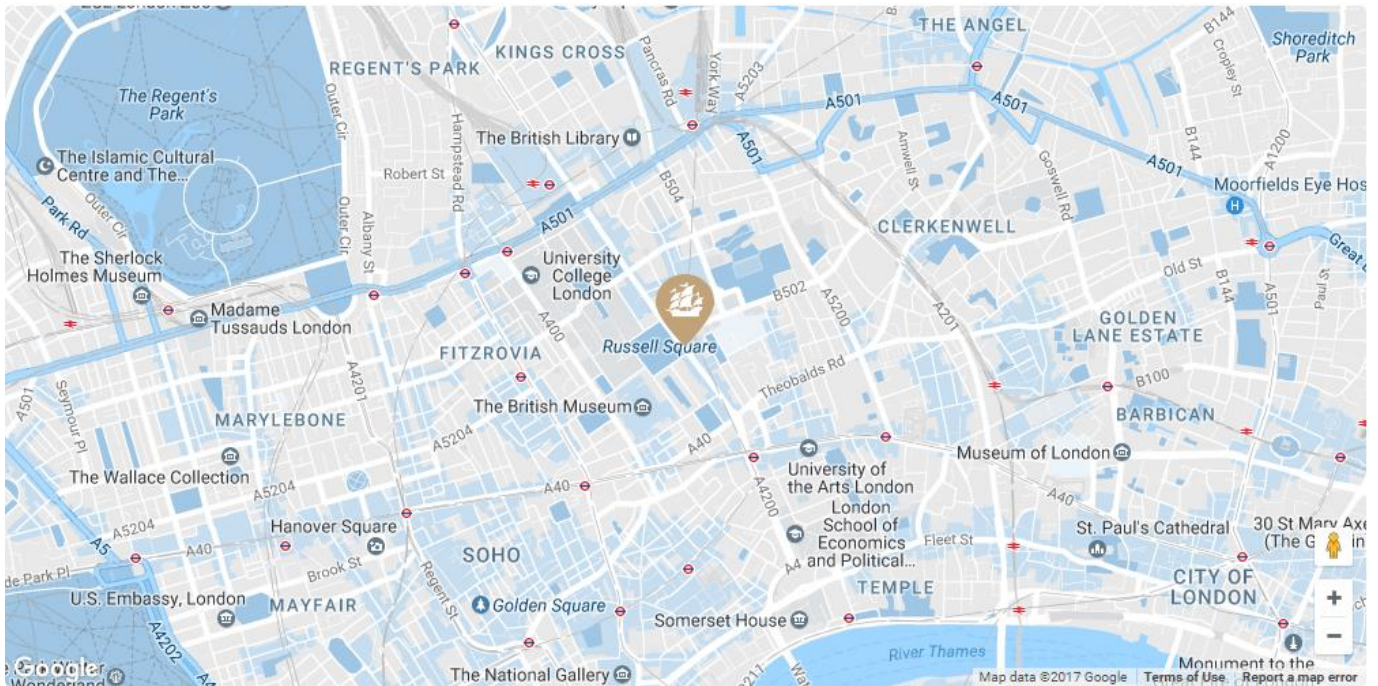

Imperial Hotel
61-66 Russell Square
London
WC1B 5BB
Tel: 020 7837 3655
www.imperialhotels.co.uk

Nearest Tube Station – Russell Square

Nearest Railway Station – St Pancras

Nearest Motorway Junction – M1 Junction 1

Nearest Airport – London City

Imperial Hotel